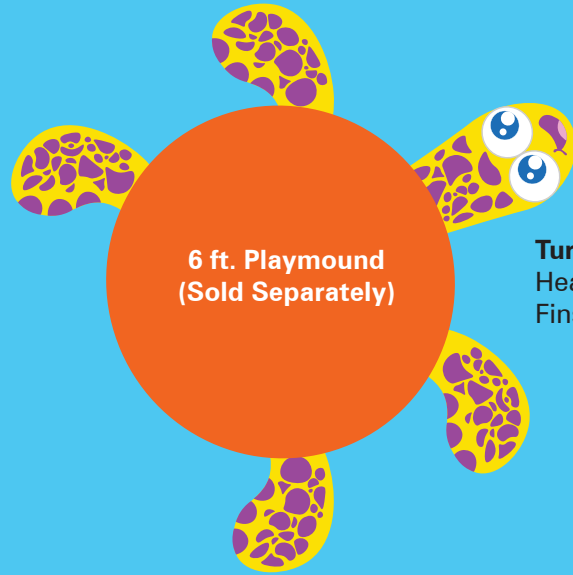

Sea

Orange Fish
Size: 42" x 36"

Rainbow Fish
Size: 38" x 36"

Yellow Fish
Size: 18" x 23"

Moon Fish
Size: 43" x 49"

6 ft. Playmound (Sold Separately)

Turtle Head/Legs Set
Head: 46" x 22"
Fins: 21" x 35.5"

Red Starfish
Size: 21" x 21"

Whale
Size: 37" x 63"

Beach Ball
Size: 20" diameter

Daisy
Size: 20" diameter

Bridge
Size: 30" x 60"

Ladybug Head
Size: 14" x 16"

4 ft. Playmound (Sold Separately)

Hopscotch

Hopscotch Crayon
Size: 36" x 72"

Hopscotch Modern
Size: 40" x 80"

Life Preserver Set
Numbers: 1-10
Size: 24" diameter

Leaves Set
Numbers: 1-10
Size: 15" x 24"

Stepping Stones Wood (set of 6 p.)

Stars Set
Numbers: 1-10
Size: 30" x 32"

Alphabet A-Z (26 pieces)
Tile Size: 117" x 40"

Hopscotch Snake
Size: 36" x 150"

Smiles

Smiley
Size: 39" diameter

Friendly Face (Yellow)
Size: 19" x 24"

Friendly Face (Purple)
Size: 19" x 24"

Board Games

Chess Board
Size: 94.5" x 94.5"

Dartboard
Size: 8' diameter